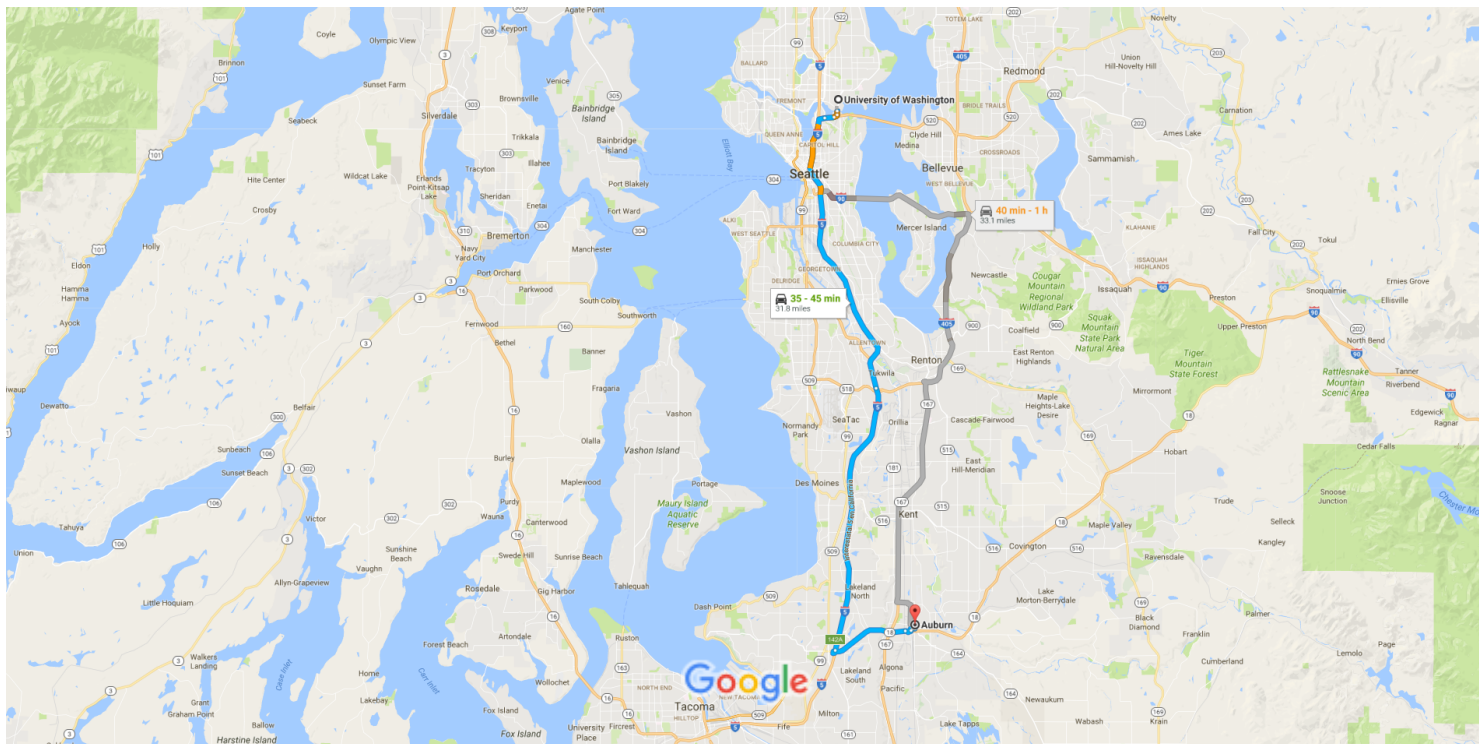

University of Washington to Auburn, WA

Drive 31.8 miles, 35 - 45 min

Settings: Avoid Ferries, Avoid Tolls, Depart Monday 8:00am (to find the most economical route)

Map data ©2017 Google 2 mi

via I-5 S

typically 35 - 45 min

Arrive around 8:45 AM
31.8 miles

via WA-167 S

typically 40 min - 1 h

Arrive around 9:00 AM
33.1 miles