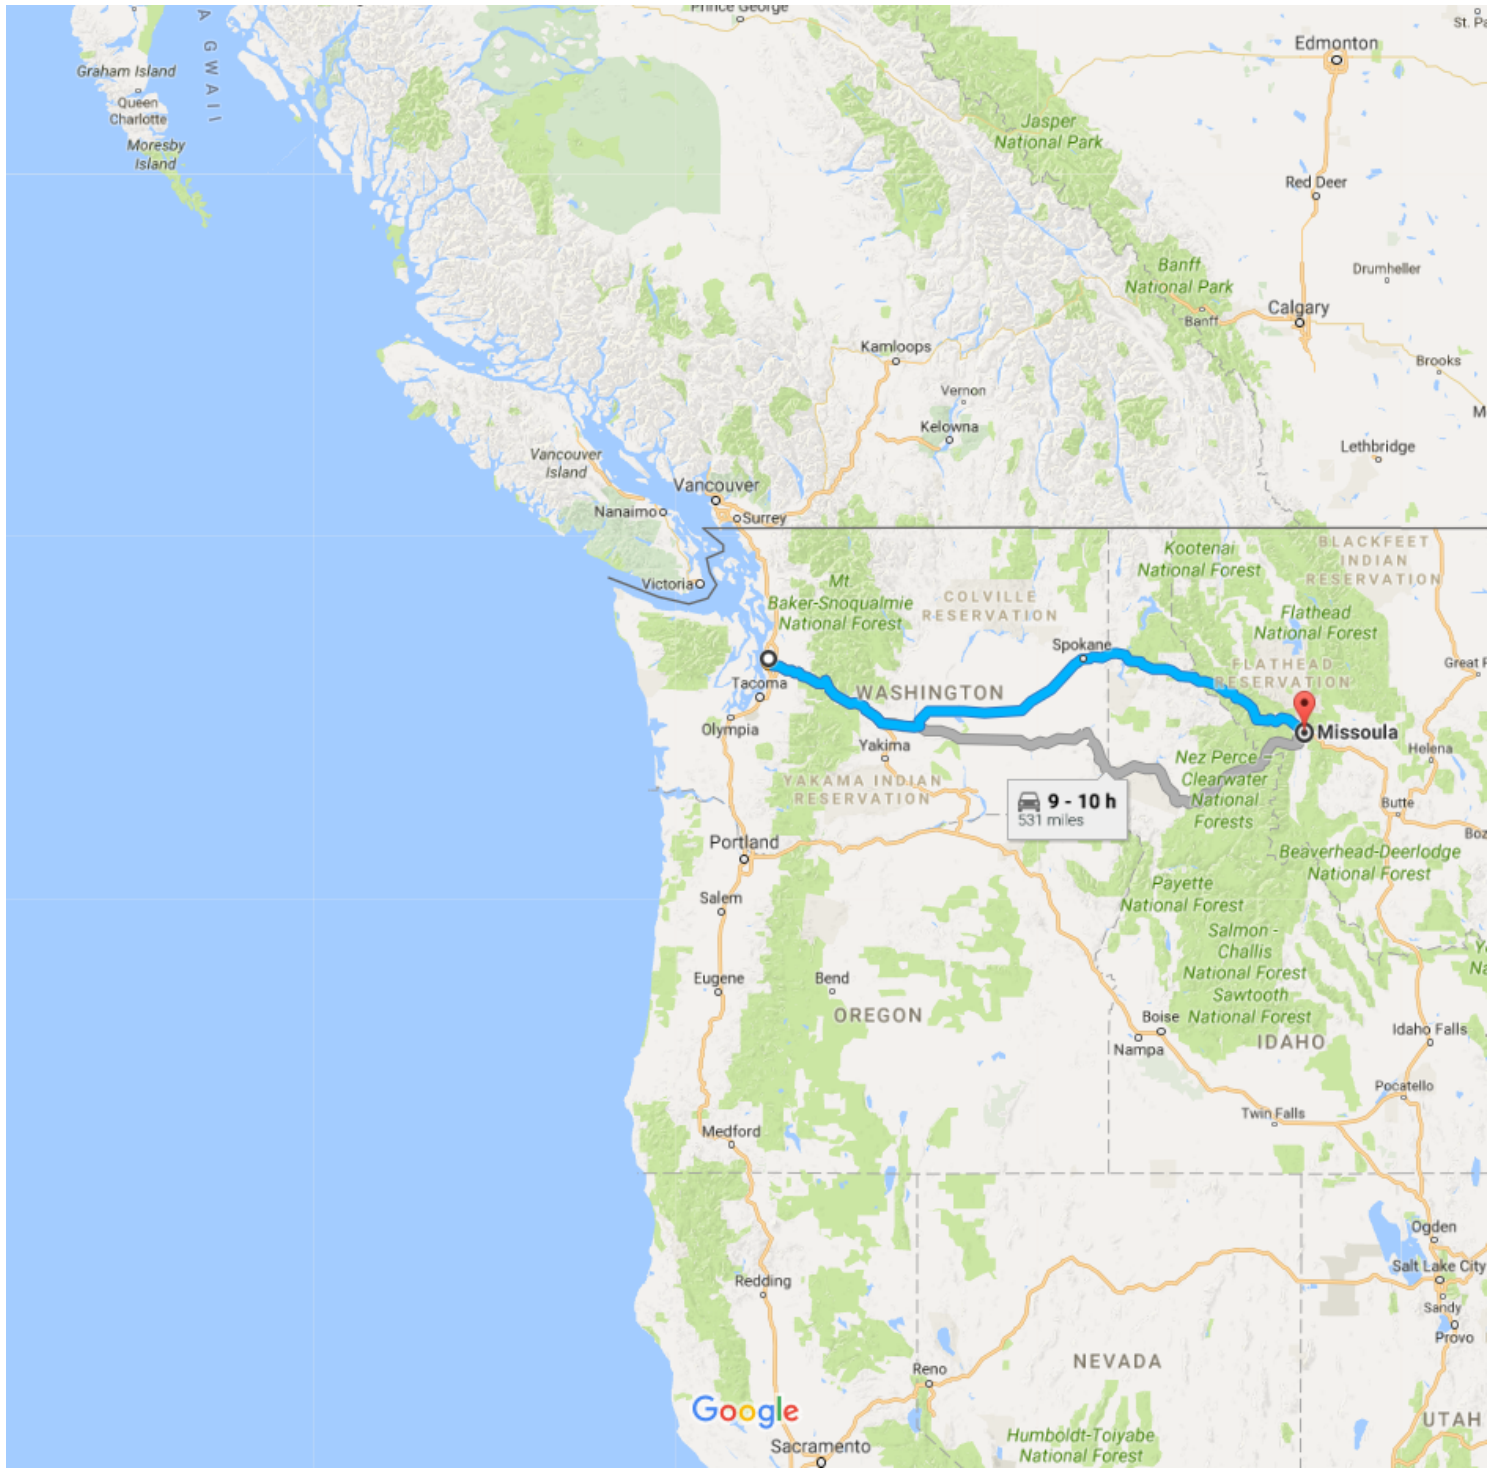

University of Washington to Missoula, MT

Drive 478 miles, 6 h 50 min - 8 h 10 min

Settings: Avoid Ferries, Avoid Tolls, Depart Monday 8:00am (to find the most economical route)

Map data ©2017 Google 100 mi

via I-90 E

typically 6 h 50 min - 8 h 10 min

478 miles

via I-90 E and US-12 E

typically 9 - 10 h

531 miles