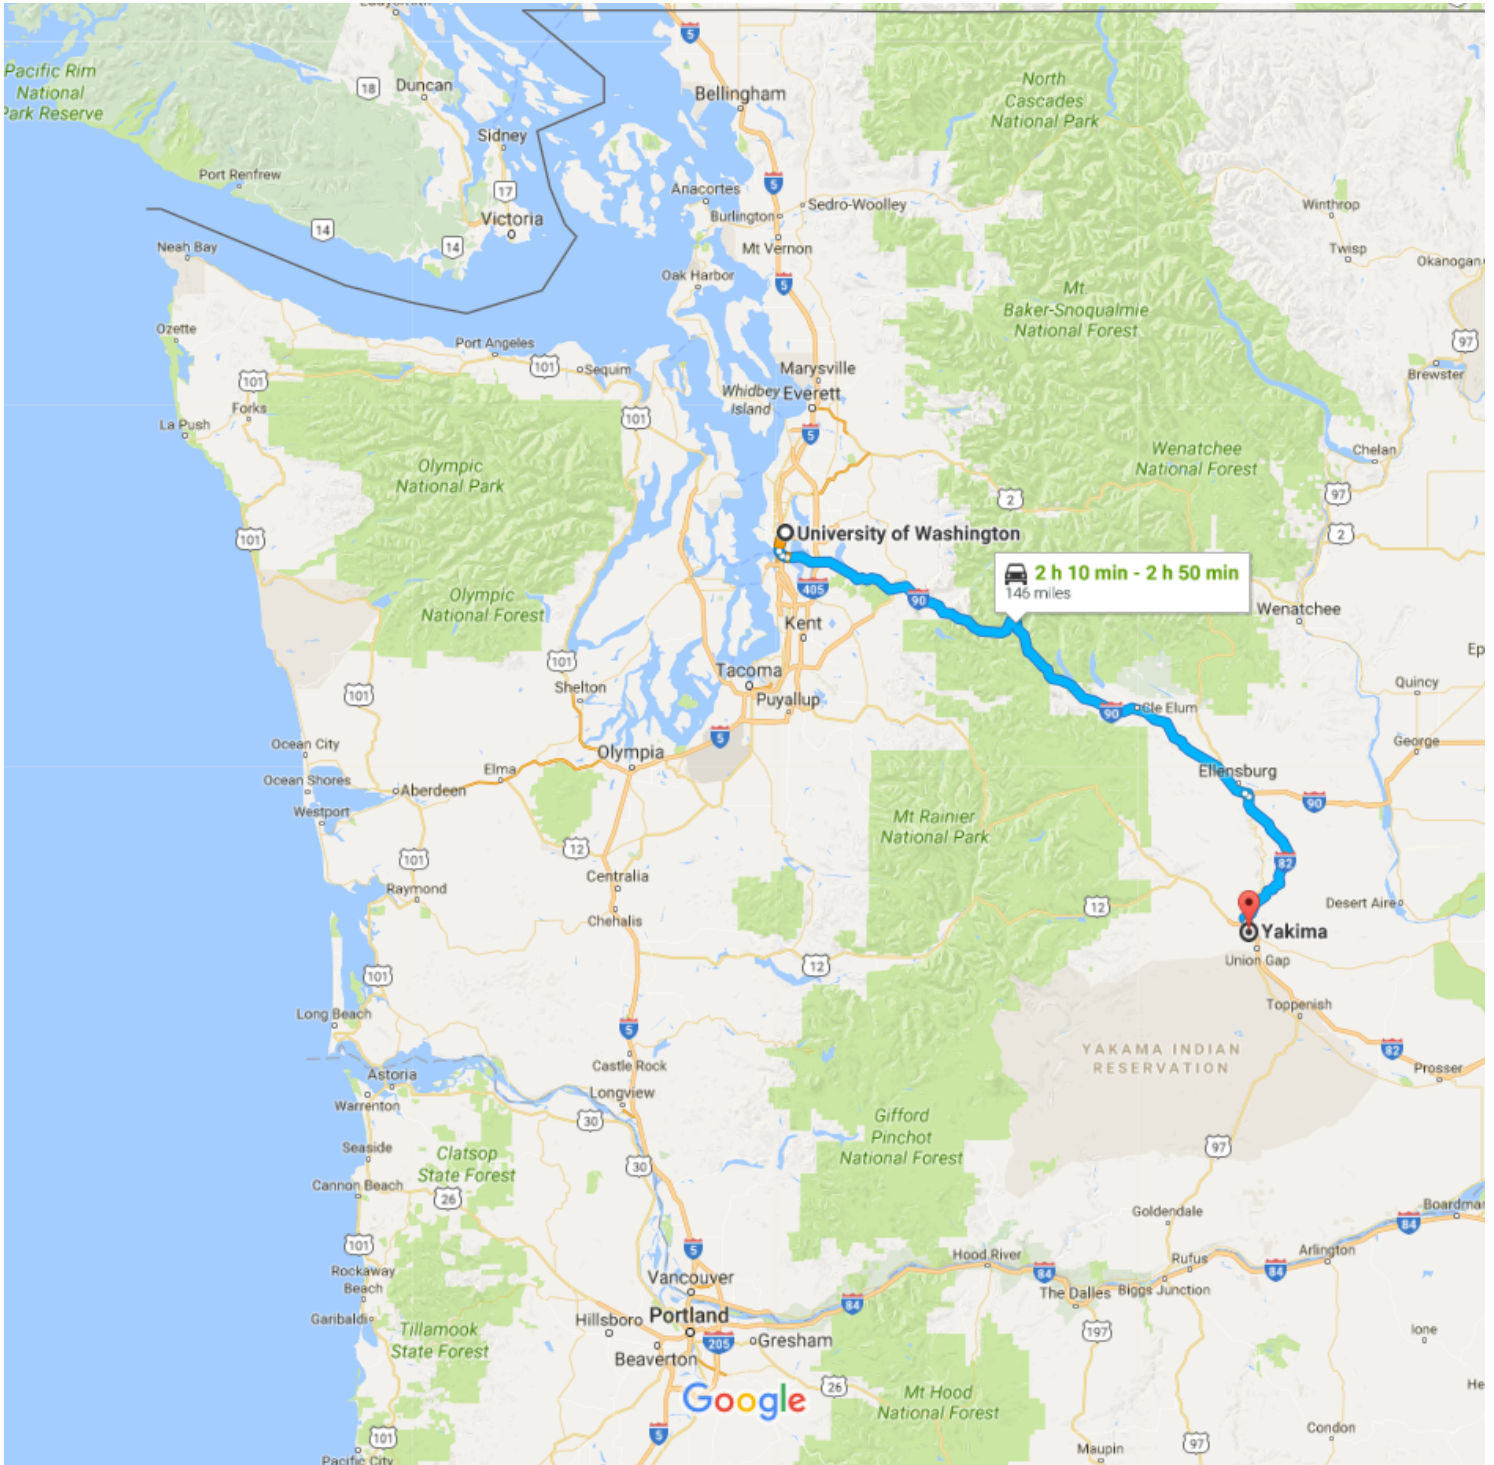

University of Washington to Yakima, WA Drive 146 miles, 2 h 10 min - 2 h 50 min

Settings: Avoid Ferries, Avoid Tolls, Depart Monday 8:00am (to find the most economical route)

Map data ©2017 Google 20 mi

via I-90 E

typically 2 h 10 min - 2 h 50 min

Arrive around 10:50 AM
146 miles