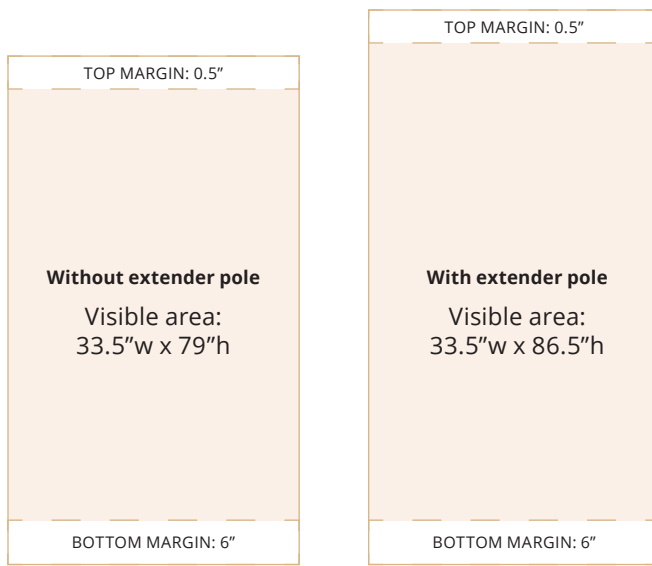

RETRACTABLE BANNERS!

Simple and easy to use, light weight and affordable.
Only \$250 for stand, banner and carrying case.

Total Artwork Size:
33.5"w x 85.5"h

Total Artwork Size:
33.5" x 93"

Top margin (covered by top rail): 0.5"
Bottom margin (rolled into base): 6"

No text in the top and bottom margins

Background images should extend into the top and bottom margins to avoid any blank material showing

No outside bleeds needed

Save production files as high resolution PDFs