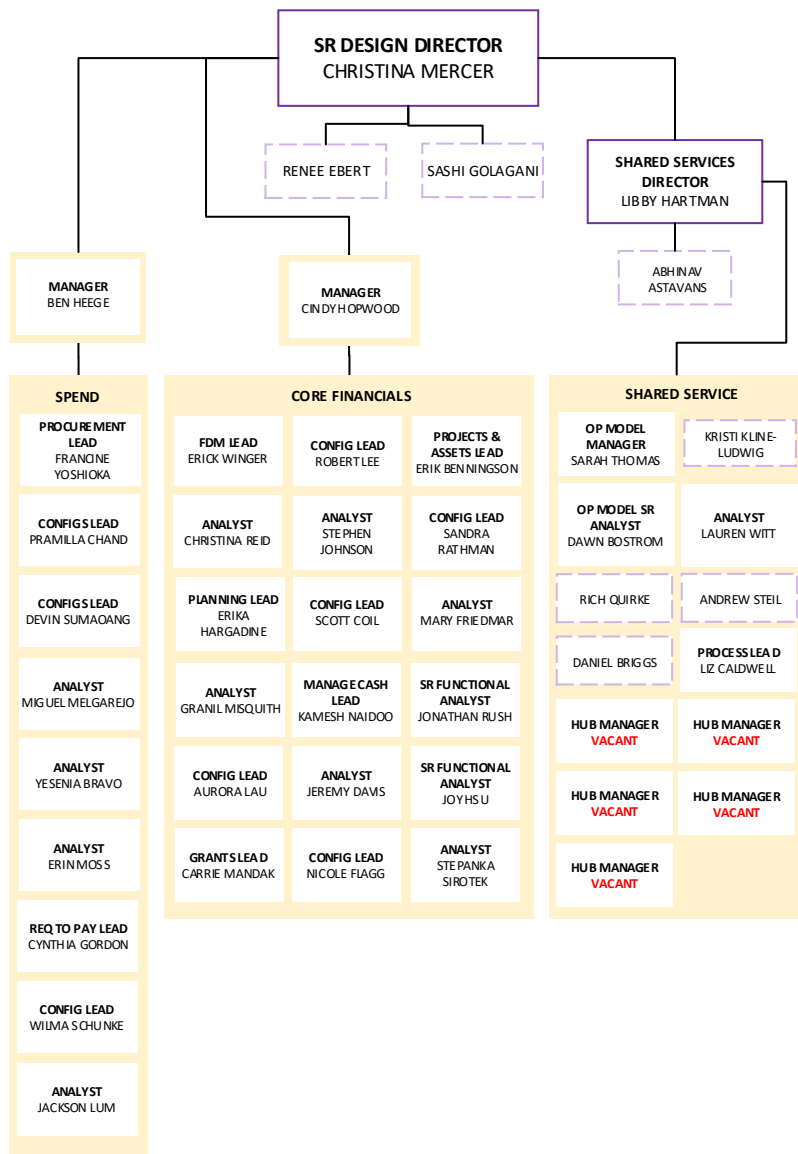

ASSISTANT VICE PRESIDENT
ED LOFTUS

STRATEGY ADVISOR
JOHN HRUSOVSKY

DELOITTE LEAD
RYAN GUILLEN

EXEC COMMS MGR
HALEY PINGREE

PROGRAM DESIGN