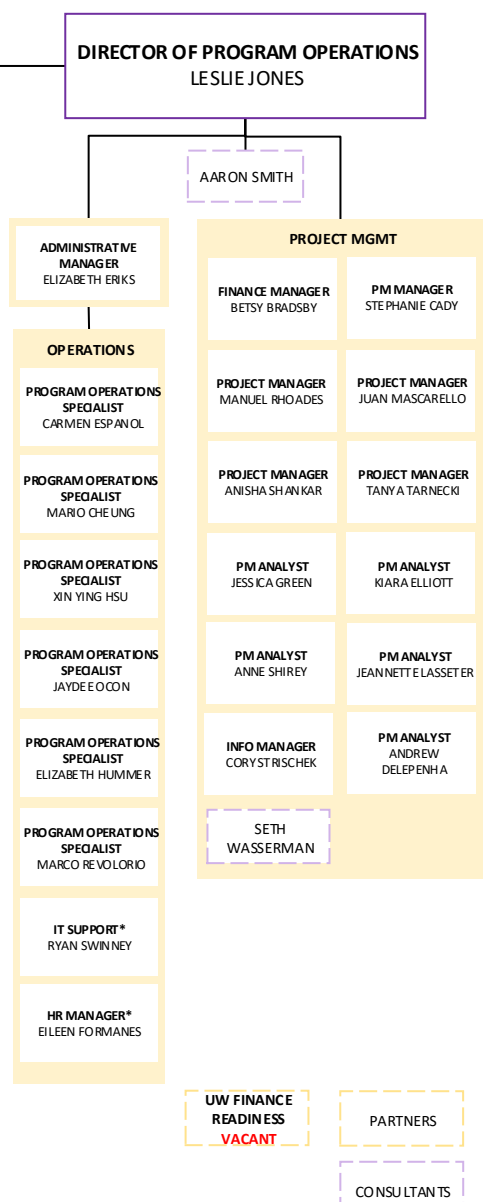

PROJECT MANAGEMENT

UW FINANCE READINESS VACANT
PARTNERS
CONSULTANTS