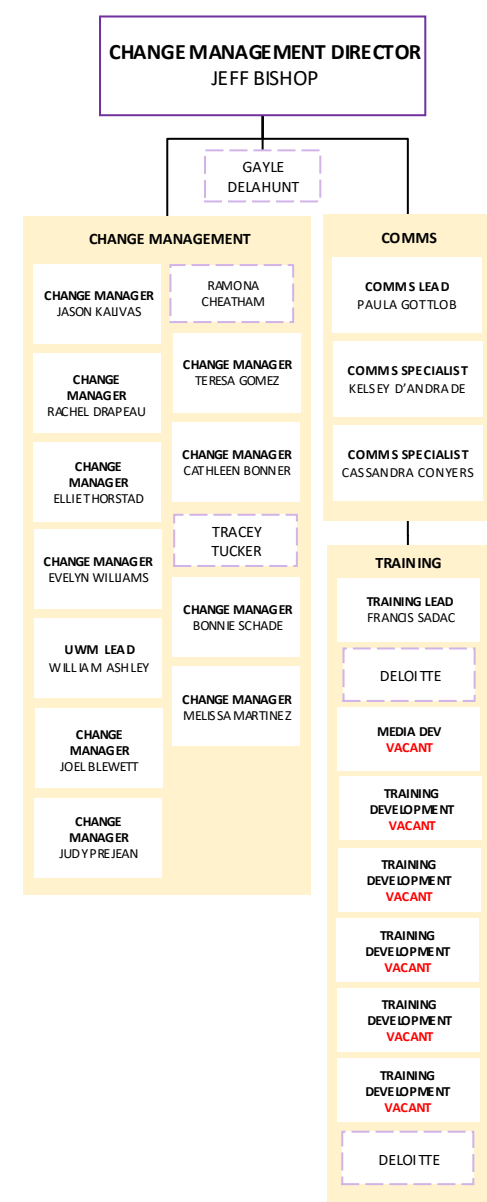

CHANGE MANAGEMENT