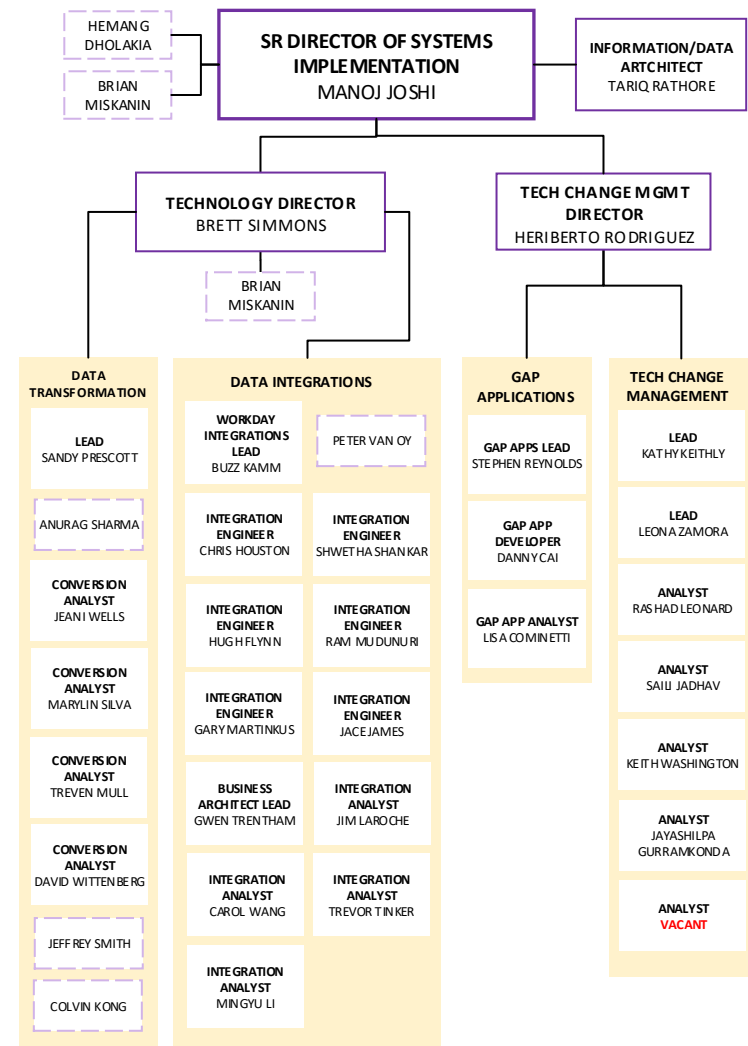

TECHNOLOGY