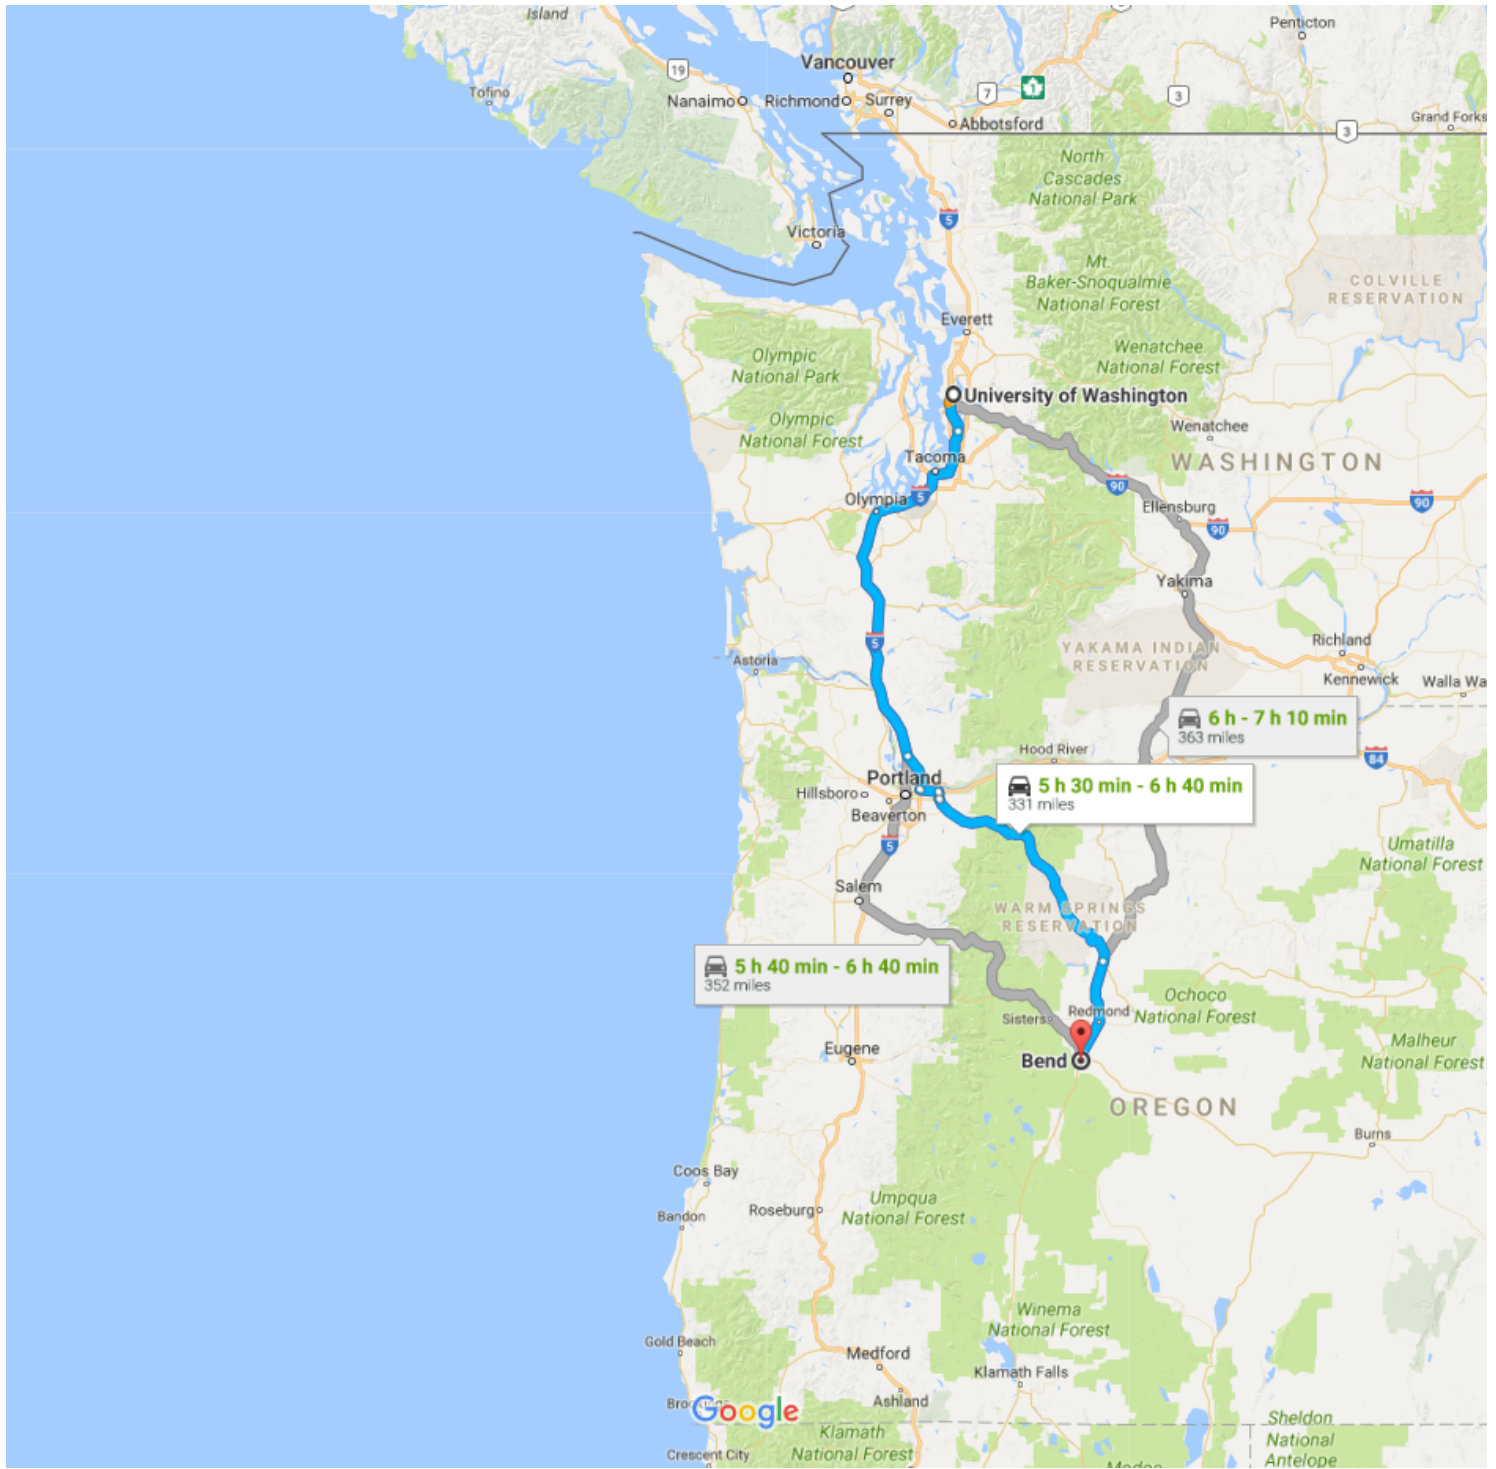

# University of Washington to Bend, OR

Drive 331 miles, 5 h 30 min - 6 h 40 min

Settings: Avoid Ferries, Avoid Tolls, Depart Monday 8:00am (to find the most economical route)

 via I-5 S and US-26 E typically 5 h 30 min - 6 h 40 min  
331 miles

 via I-5 S typically 5 h 40 min - 6 h 40 min  
352 miles

via I-90 E and US-97 S

typically 6 h - 7 h 10 min

363 miles

---