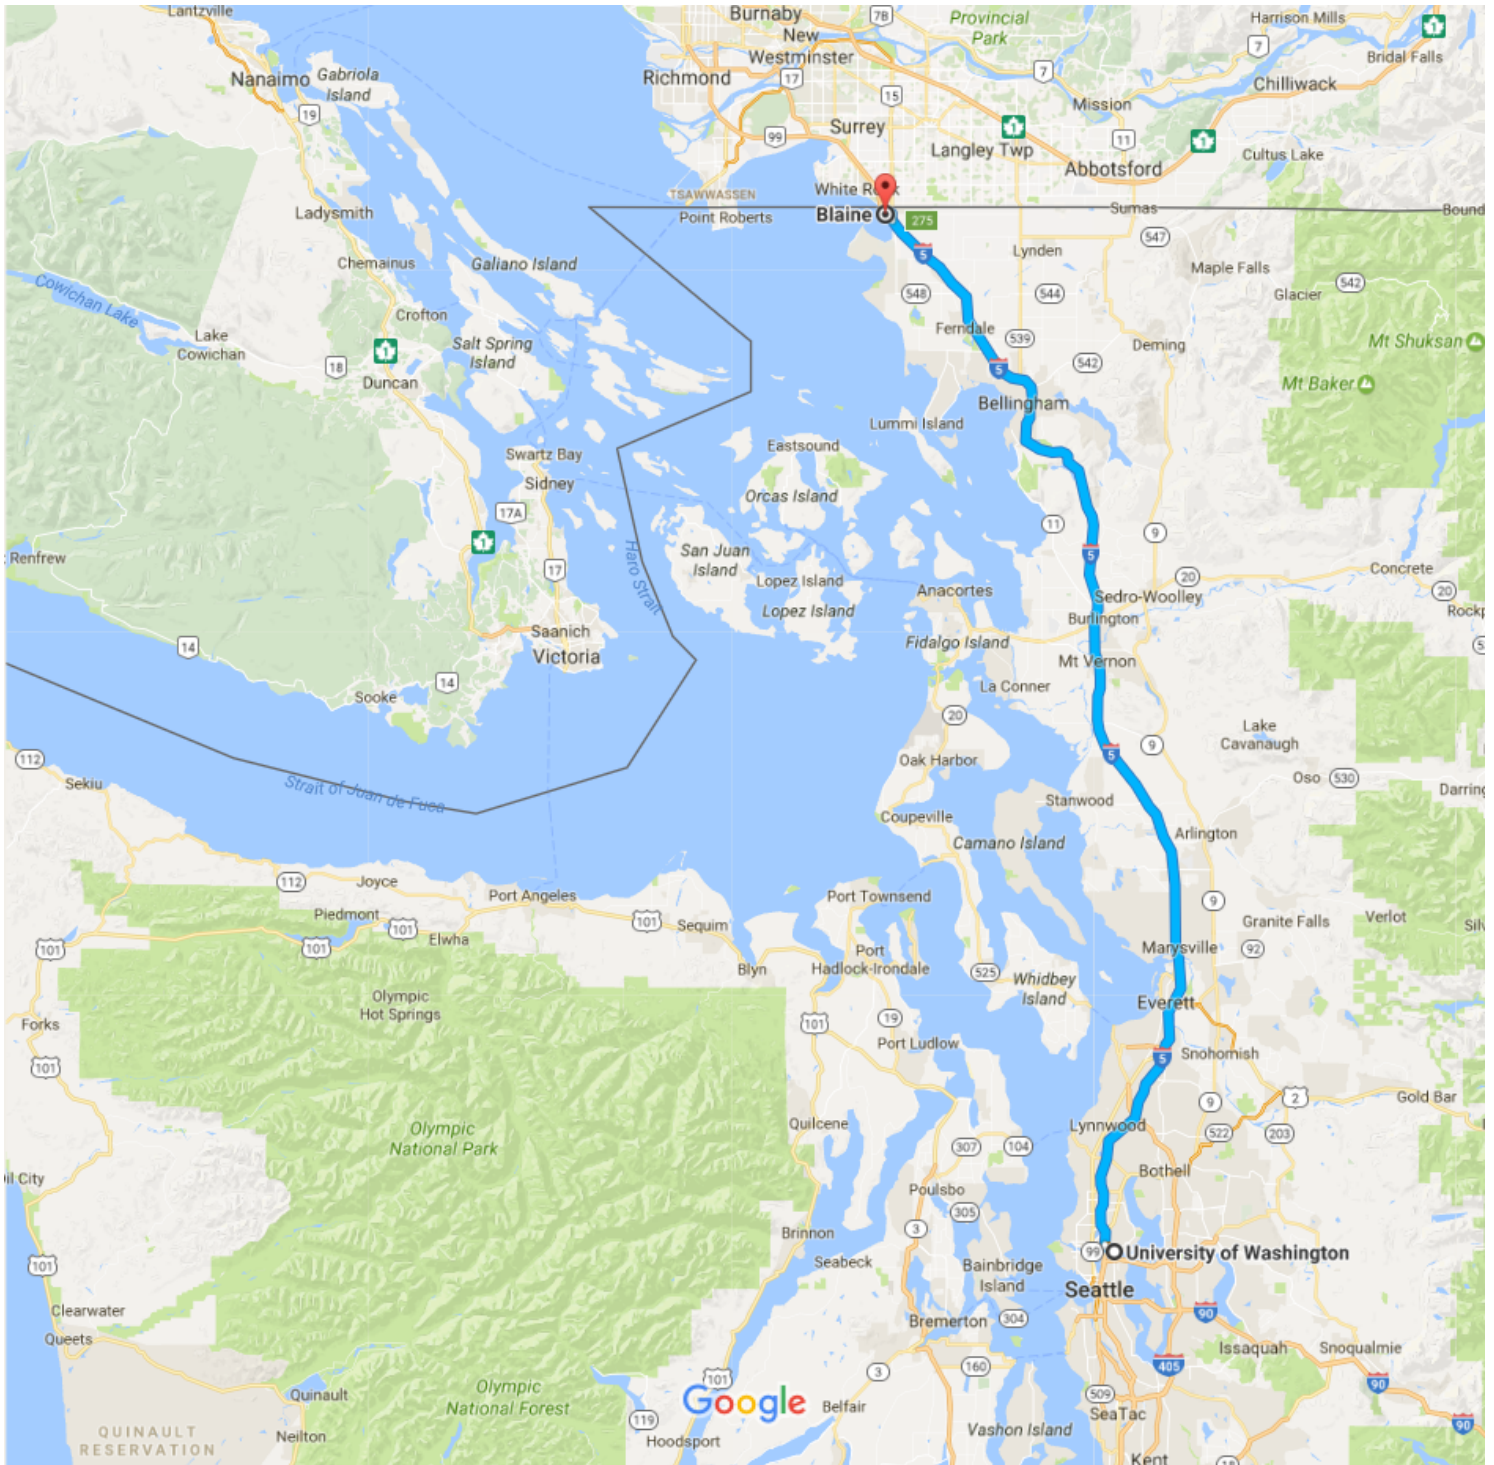

University of Washington to Blaine, Washington

Drive 107 miles, 1 h 40 min - 2 h

Settings: Avoid Ferries, Avoid Tolls, Depart Monday 8:00am (to find the most economical route)

Map data ©2017 Google 10 mi

via I-5 N

typically 1 h 40 min - 2 h

Arrive around 10:00 AM
107 miles