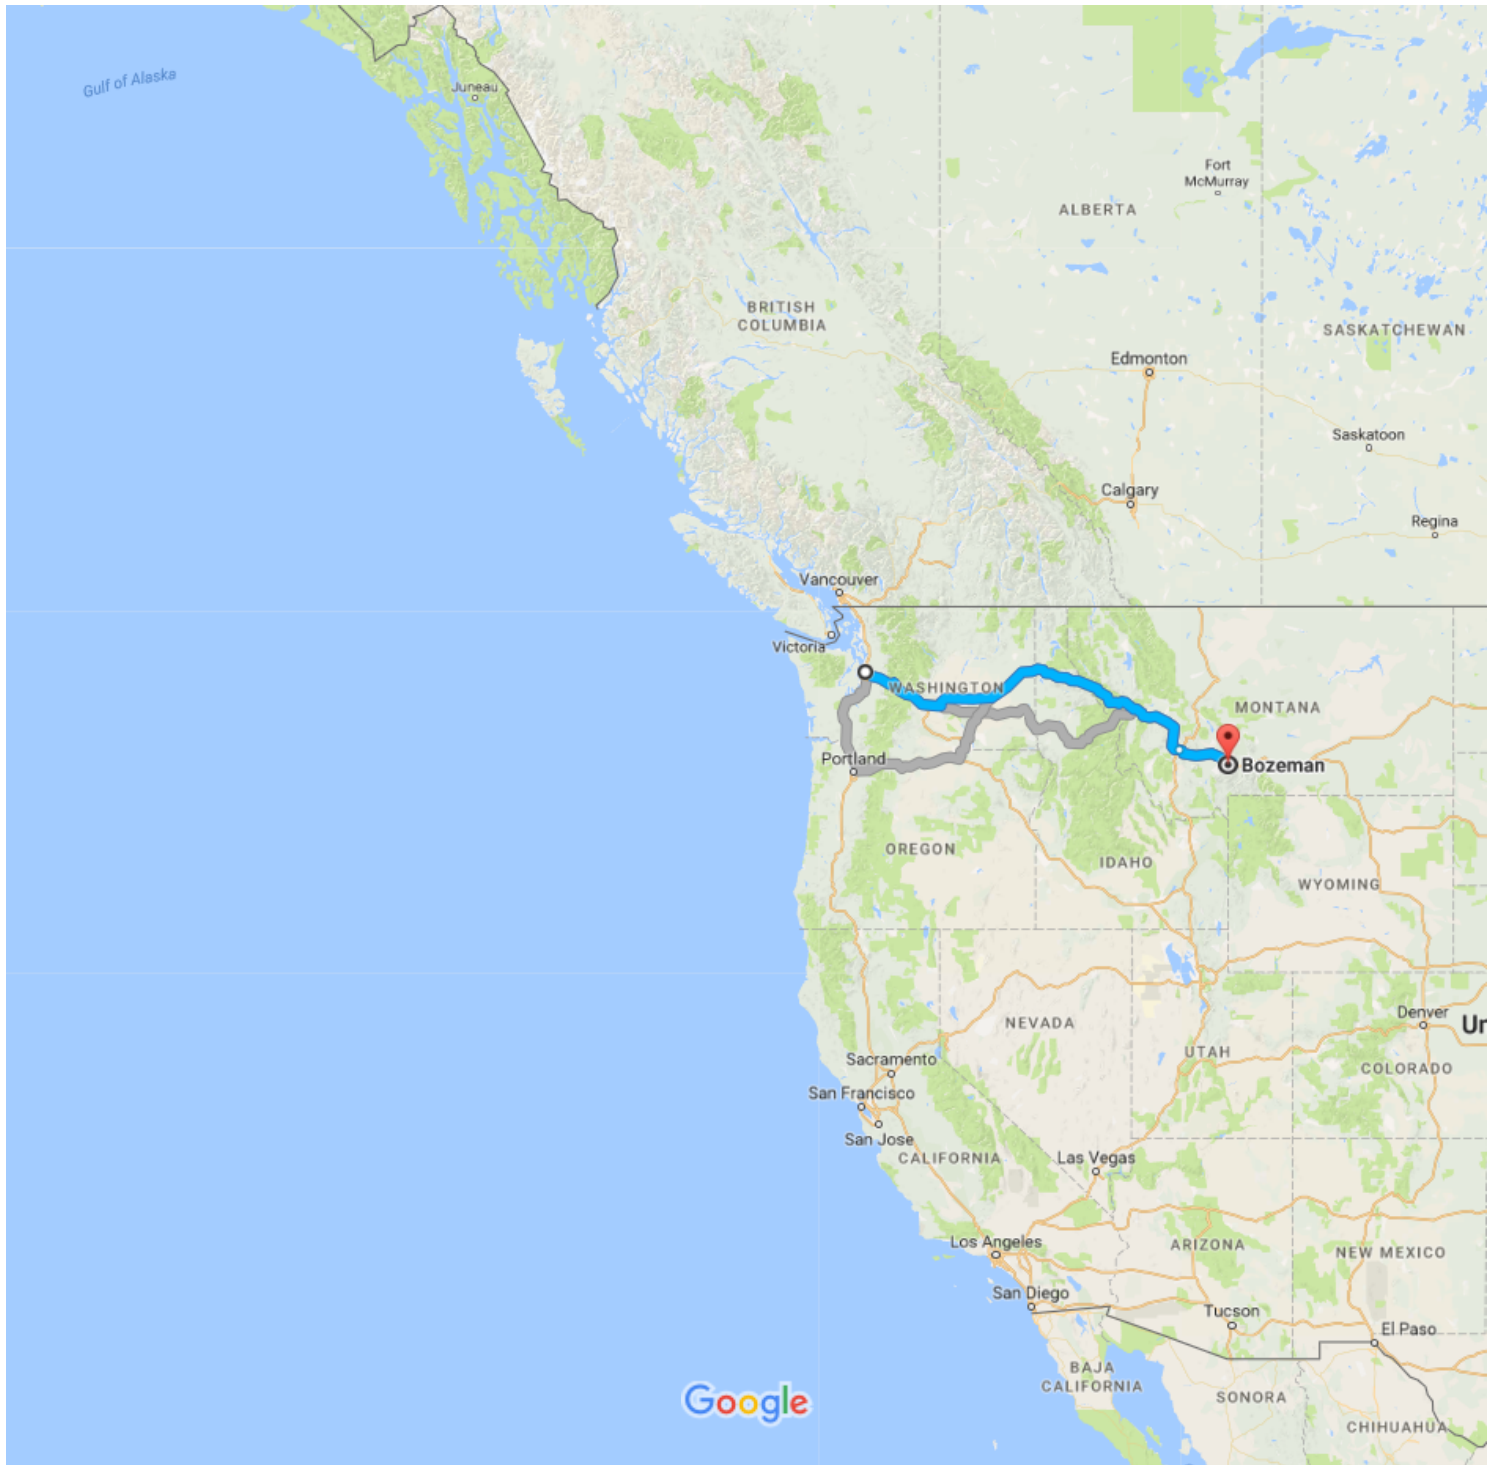

University of Washington to Bozeman, MT

Drive 680 miles, 9 h 30 min - 11 h 20 min

Settings: Avoid Ferries, Avoid Tolls, Depart Monday 8:00am (to find the most economical route)

Map data ©2017 Google, INEGI 200 mi

via I-90 E

typically 9 h 30 min - 11 h 20 min

680 miles

via US-12 E and I-90 E

typically 11 h 50 min - 13 h 10 min

733 miles

via I-84 E and I-90 E

typically 13 h 10 min - 15 h 30 min

918 miles
