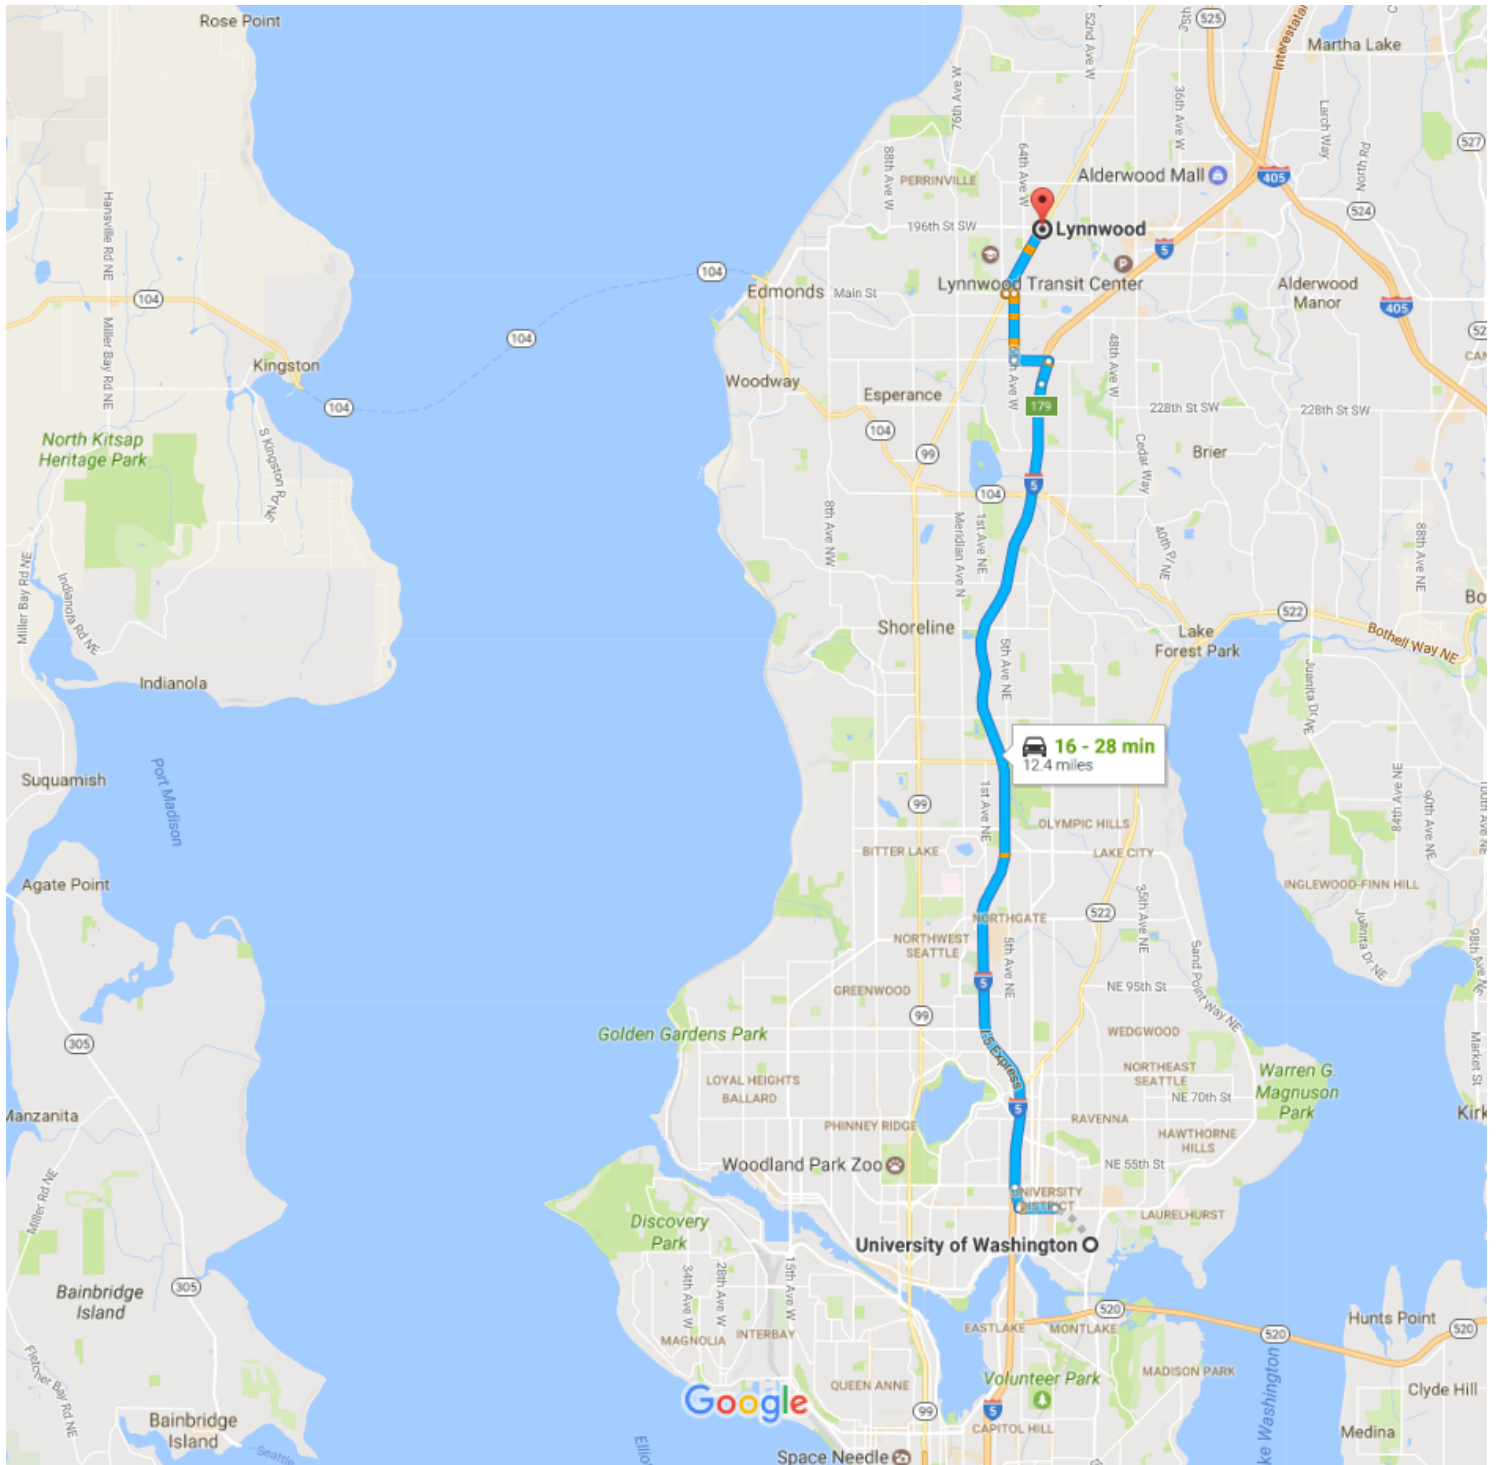

# University of Washington to Lynnwood, Washington

Drive 12.4 miles, 16 - 28 min

Settings: Avoid Ferries, Avoid Tolls, Depart Monday 8:00am (to find the most economical route)

Map data ©2017 Google 1 mi

via I-5 N

typically 16 - 28 min

Arrive around 8:28 AM  
12.4 miles