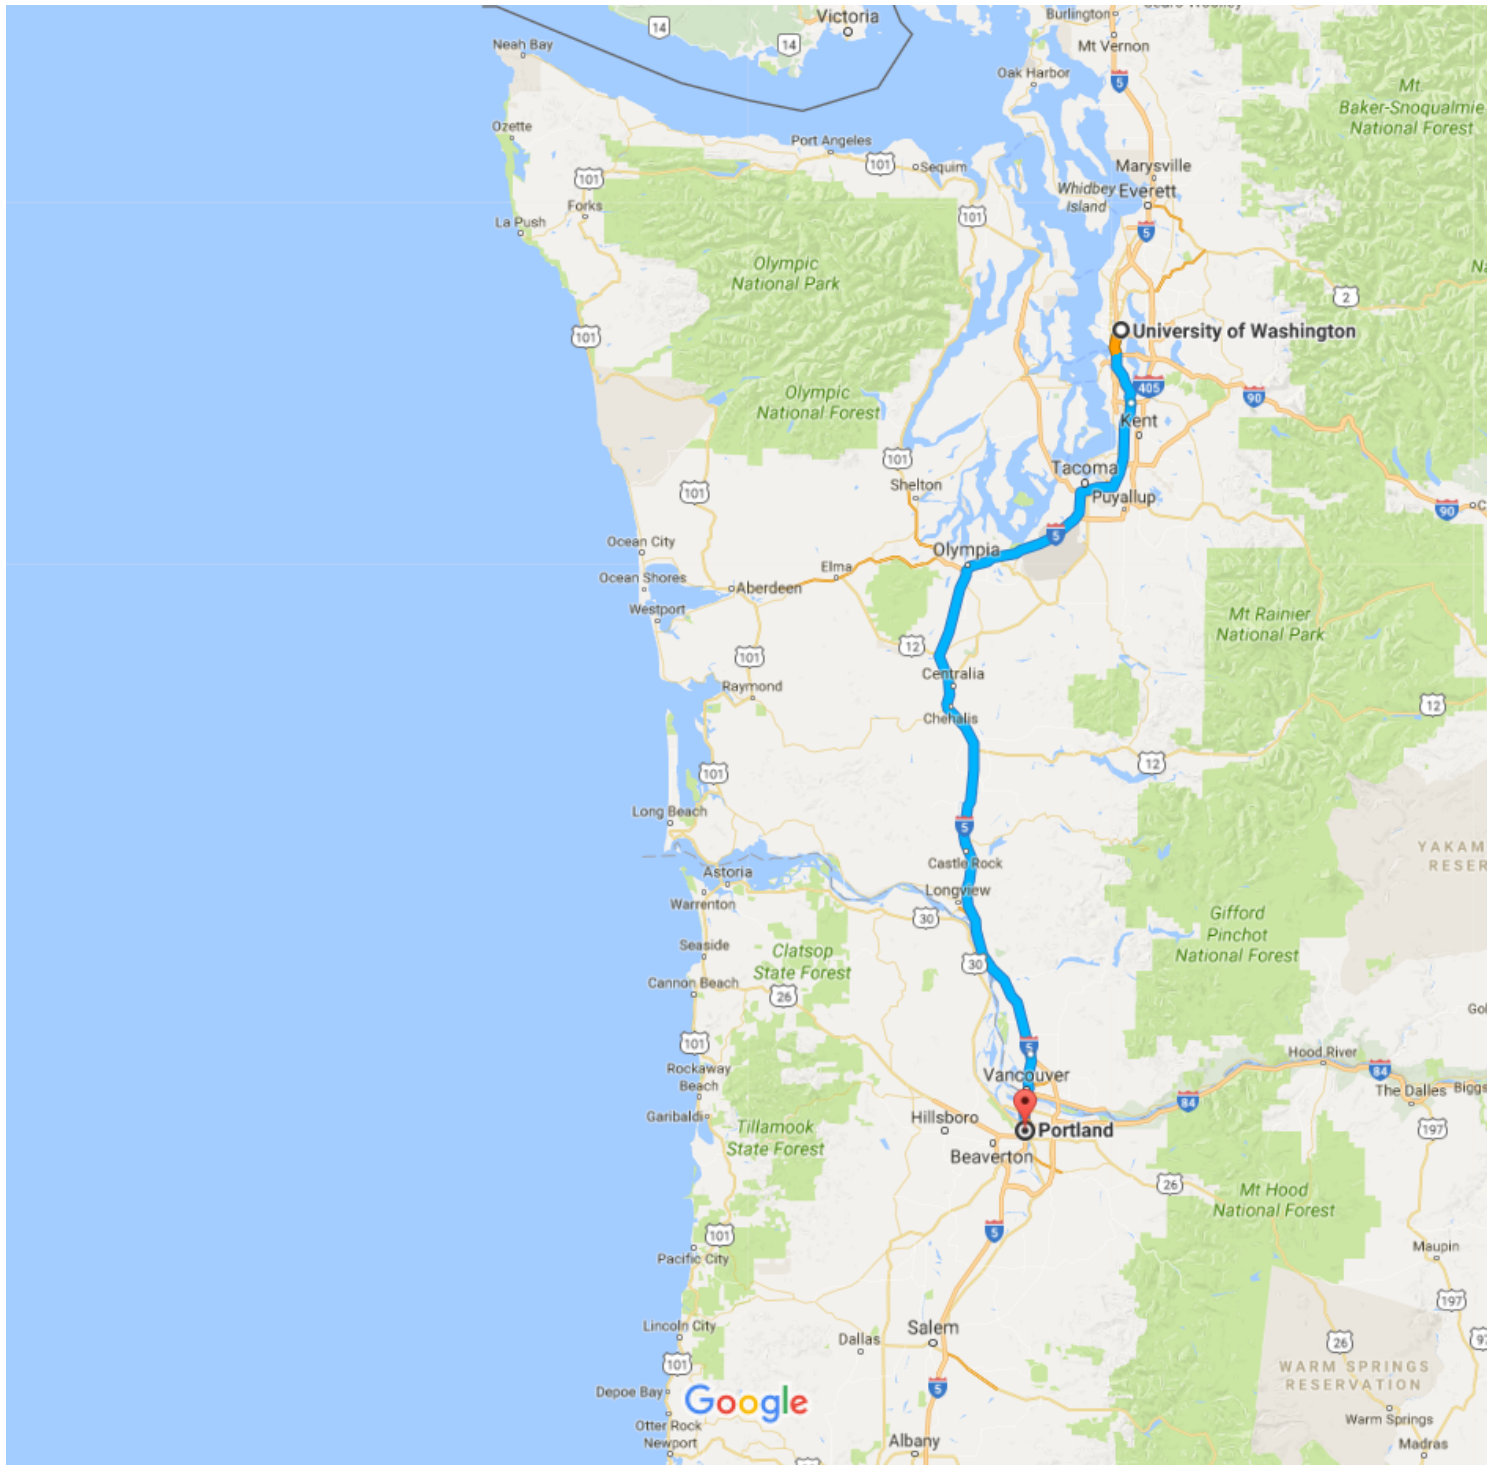

University of Washington to Portland, Drive 177 miles, 2 h 40 min - 3 h 20 min OR

Settings: Avoid Ferries, Avoid Tolls, Depart Monday 8:00am (to find the most economical route)

Map data ©2017 Google 20 mi

via I-5 S

typically 2 h 40 min - 3 h 20 min

Arrive around 11:20 AM

177 miles