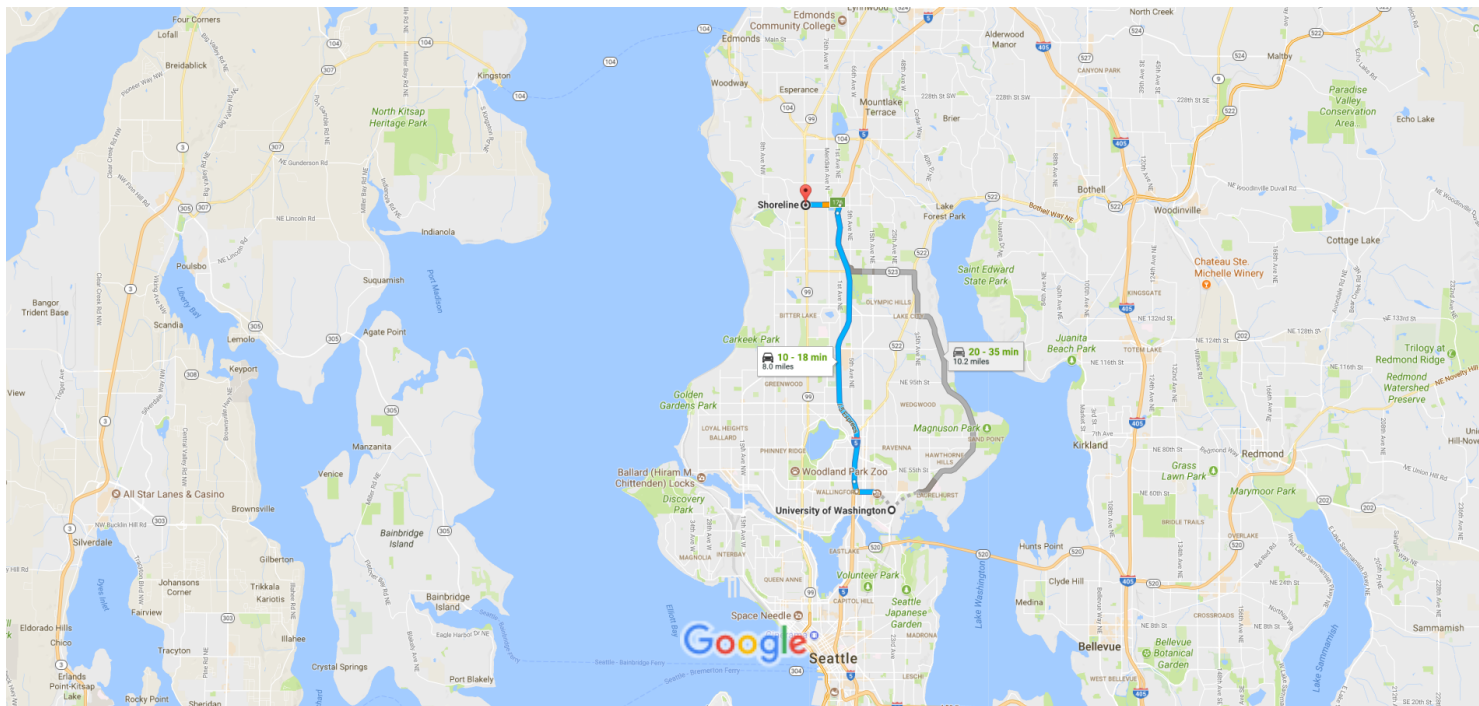

University of Washington to Shoreline, WA

Drive 8.0 miles, 10 - 18 min

Settings: Avoid Ferries, Avoid Tolls, Depart Monday 8:00am (to find the most economical route)

Map data ©2017 Google United States 1 mi

### University of Washington

Seattle, WA 98195

- ↑ 1. Head west on NE 45th St toward University Way NE 0.4 mi

---

- 2. Turn right onto 7th Ave NE 148 ft

---

- ⤴ 3. Take the Interstate 5 N ramp on the left 0.2 mi

---

- ⤴ 4. Merge onto I-5 N 6.4 mi

---

- 5. Take exit 176 for NE 175th St toward Shoreline 0.2 mi

---

- ⤴ 6. Use the left 2 lanes to turn left onto NE 175th St 0.8 mi

### Shoreline

Washington

These directions are for planning purposes only. You may find that construction projects, traffic, weather, or other events may cause conditions to differ from the map results, and you should plan your route accordingly. You must obey all signs or notices regarding your route.